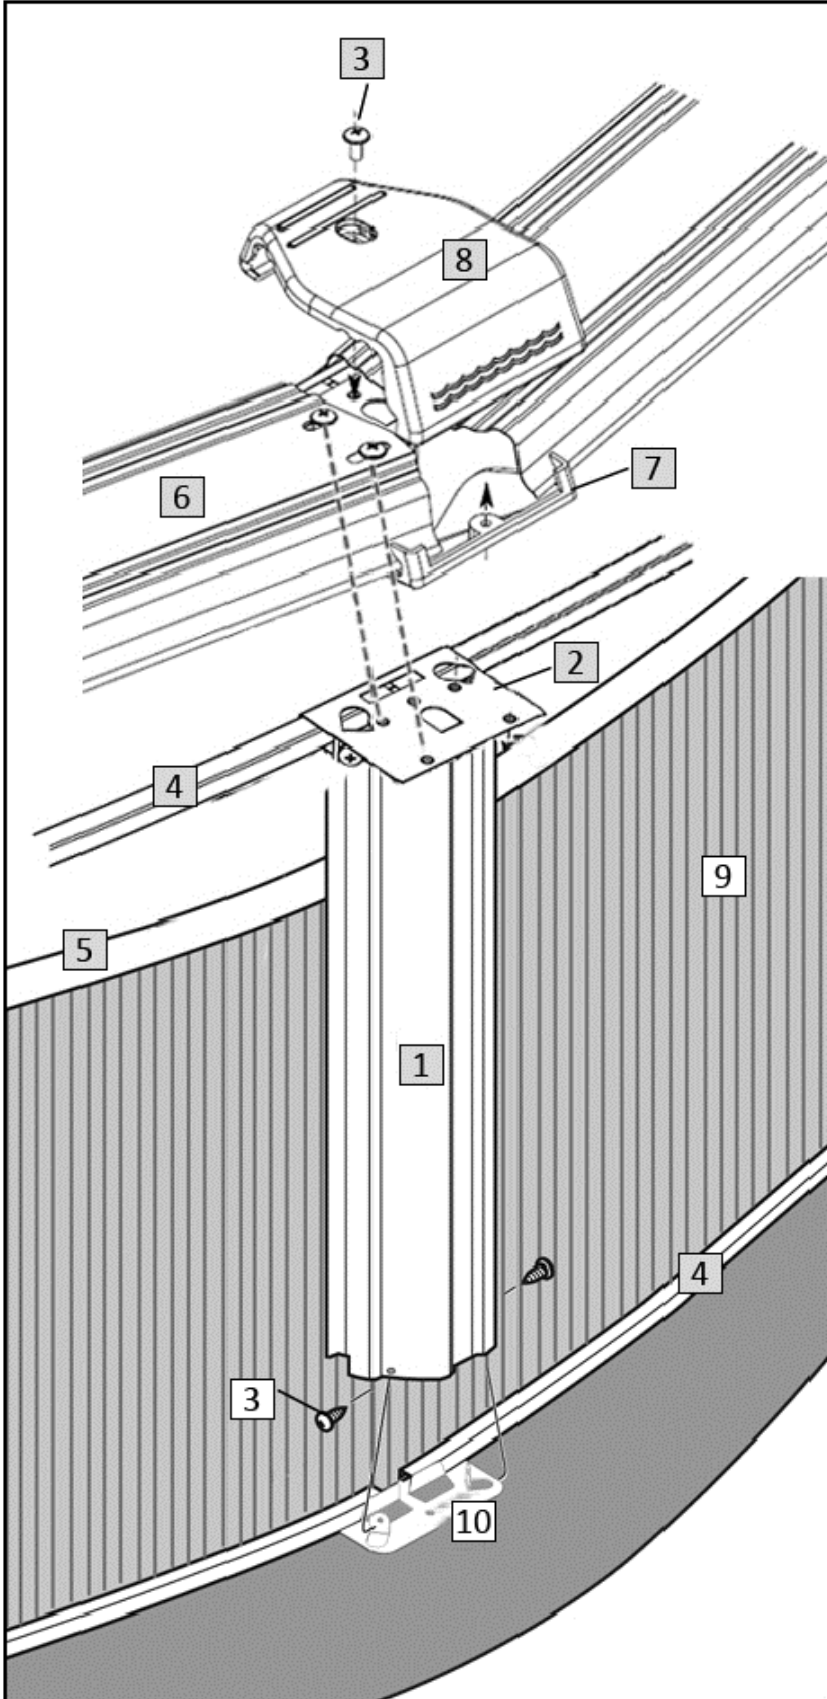

*These part #s are not available to purchase separately. They must be purchased as the Seat Cover Assembly Bolt Package, Order # NBP1032

Carton Breakdown

Barbados 24' Round 52"

NB1528

Key #	Qty	Item #	Mfg Part #	Part Description	
WALL CARTON # 2452-HIG-W					
<input type="checkbox"/>	5	18	NL107	8100	Plastic Edging
<input type="checkbox"/>	9	1	PC5128	52+Wall	Highland Park Gray Wall
52" Wall Joint Bolt Package (Part # 0113, Order # NBP1021)					
<input type="checkbox"/>	3	26	NBP1021	0513*	1/4+x 1/2+Truss Head Screw
<input type="checkbox"/>	3	51	NBP1021	0411*	1/4+Reinforcing Washer
<input type="checkbox"/>	3	26	NBP1021	0611*	1/4+Nut

*These part #s are not available to purchase separately. They must be purchased as the Wall Joint Bolt Package, Order # NBP1021

Barbados 24' Round 52"

NB1528

Key #	Part Description	Item #
1	6in Vertical	NBP1028
2	Resin Upper Joint	NBP1068
3	Seat Cover Hardware	NBP1032
3	Wall Joint Hardware	NBP1021
4	5/8+Rail	NBP1057
5	Plastic Edging	NL107
6	6in Top Seat	NBP1023
7	6in Seat Cover Bracket	NBP1030
8	6in Seat Cover	NBP1029
9	Wall	PC5128
10	Resin Lower Joint	NBP1069